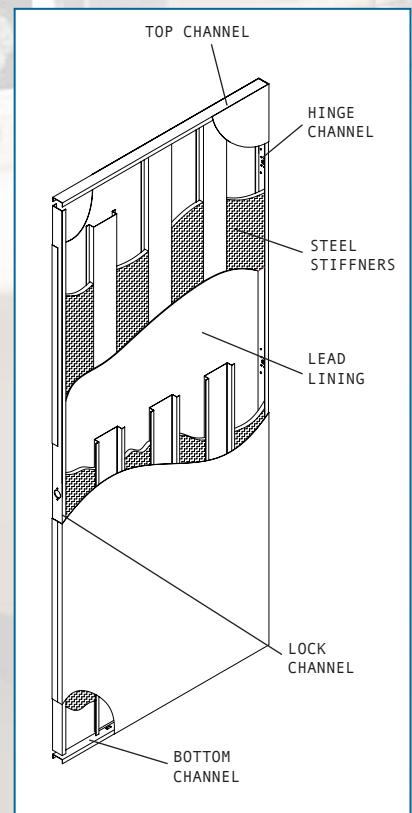

LEAD-LINED DOORS & FRAMES

When safety for your consumers and your employees is important, Republic's lead lined doors and frames provide maximum radiation protection.

Republic
doors • frames

LEAD-LINED DOORS & FRAMES

DOORS:

- Door can be supplied with various thicknesses of lead ($\frac{1}{16}$ " is standard)
- Provides radiation protection in hospitals and health clinics
- Doors may be used in any application where x-ray technology is integral to a manufacturing process
- Fire labeled to 1½ hours
- Sizes up to 5'0" x 10'0" (single swing) and 10'0" x 10'0" (double swing)
- SDI Maximum Duty Level 2-4 - performance level A & B

FRAMES:

- Jamb depth 3" - 20"
- Frame can be supplied with various thickness of lead ($\frac{1}{16}$ " is standard)
- Provides radiation protection in hospitals and health clinics
- Frames may be used in any application where x-ray technology is integral to a manufacturing process
- Fire labeled to 1½ hours
- Sizes up to 5'0" x 10'0" (single swing) and 10'0" x 10'0" (double swing)