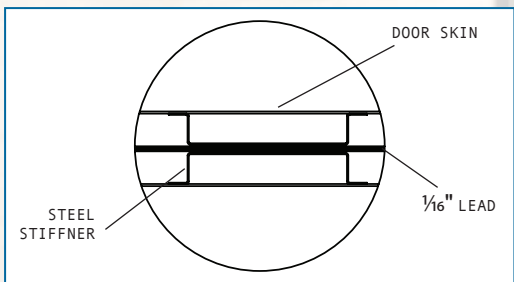

LEAD-LINED DOORS & FRAMES

When safety for your consumers and your employees is important, Republic's lead lined doors and frames provide maximum radiation protection.

Republic
doors • frames

LEAD-LINED DOORS & FRAMES

DOORS:

- Door can be supplied with various thicknesses of lead ($\frac{1}{16}$ " is standard)
- Provides radiation protection in hospitals and health clinics
- Doors may be used in any application where x-ray technology is integral to a manufacturing process
- Fire labeled to 1½ hours
- Sizes up to 5'0" x 10'0" (single swing) and 10'0" x 10'0" (double swing)
- SDI Maximum Duty Level 2-4 - performance level A & B

FRAMES:

- Jamb depth 3" - 20"
- Frame can be supplied with various thickness of lead ($\frac{1}{16}$ " is standard)
- Provides radiation protection in hospitals and health clinics
- Frames may be used in any application where x-ray technology is integral to a manufacturing process
- Fire labeled to 1½ hours
- Sizes up to 5'0" x 10'0" (single swing) and 10'0" x 10'0" (double swing)