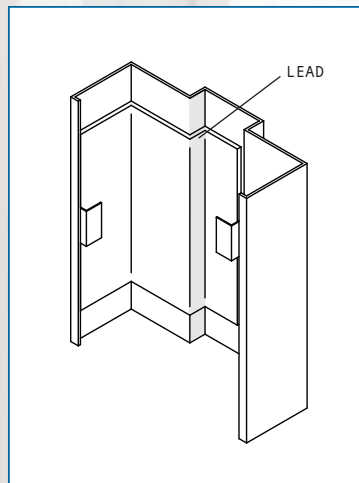

LEAD-LINED DOORS & FRAMES

When safety for your consumers and your employees is important, Republic's lead lined doors and frames provide maximum radiation protection.

Republic
doors • frames

LEAD-LINED DOORS & FRAMES

DOORS:

- Door can be supplied with various thicknesses of lead ($\frac{1}{16}$ " is standard)
- Provides radiation protection in hospitals and health clinics
- Doors may be used in any application where x-ray technology is integral to a manufacturing process
- Fire labeled to 1½ hours
- Sizes up to 5'0" x 10'0" (single swing) and 10'0" x 10'0" (double swing)
- SDI Maximum Duty Level 2-4 - performance level A & B

FRAMES:

- Jamb depth 3" - 20"
- Frame can be supplied with various thickness of lead ($\frac{1}{16}$ " is standard)
- Provides radiation protection in hospitals and health clinics
- Frames may be used in any application where x-ray technology is integral to a manufacturing process
- Fire labeled to 1½ hours
- Sizes up to 5'0" x 10'0" (single swing) and 10'0" x 10'0" (double swing)