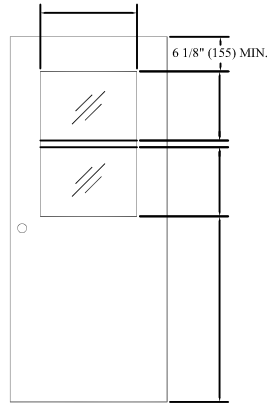

GLASS KITS AND LOUVERS

G2

DIMENSIONS SHOWN ABOVE ARE CUTOUT DIMENSIONS IN DOORS FOR GLASS KITS

DIMENSIONS IN ( ) ARE METRIC