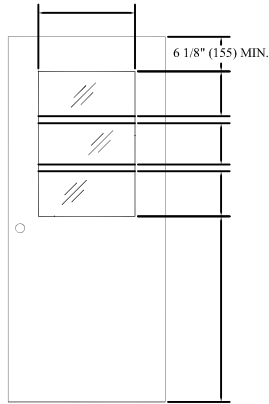

GLASS KITS AND LOUVERS

G3

DIMENSIONS SHOWN ABOVE ARE CUTOUT DIMENSIONS IN DOORS FOR GLASS KITS

DIMENSIONS IN ( ) ARE METRIC