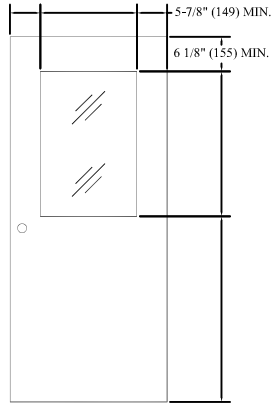

GLASS KITS AND LOUVERS

G