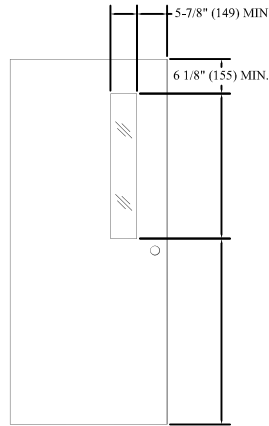

GLASS KITS AND LOUVERS

N

DIMENSIONS SHOWN ABOVE ARE CUTOUT DIMENSIONS IN DOORS FOR GLASS KITS

DIMENSIONS IN ( ) ARE METRIC