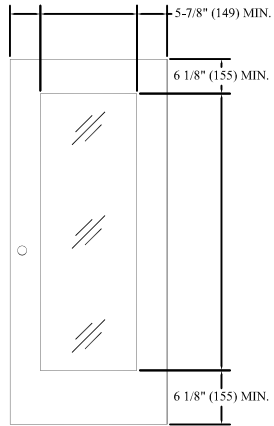

GLASS KITS AND LOUVERS

FG

DIMENSIONS SHOWN ABOVE ARE CUTOUT DIMENSIONS IN DOORS FOR GLASS KITS

DIMENSIONS IN ( ) ARE METRIC