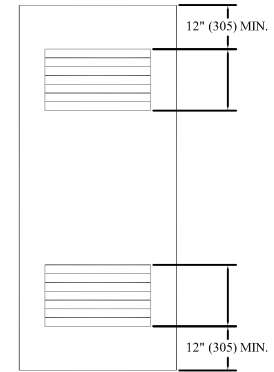

TL

LL

DIMENSIONS SHOWN ABOVE ARE CUTOUT DIMENSIONS IN DOORS FOR GLASS KITS

DIMENSIONS IN () ARE METRIC