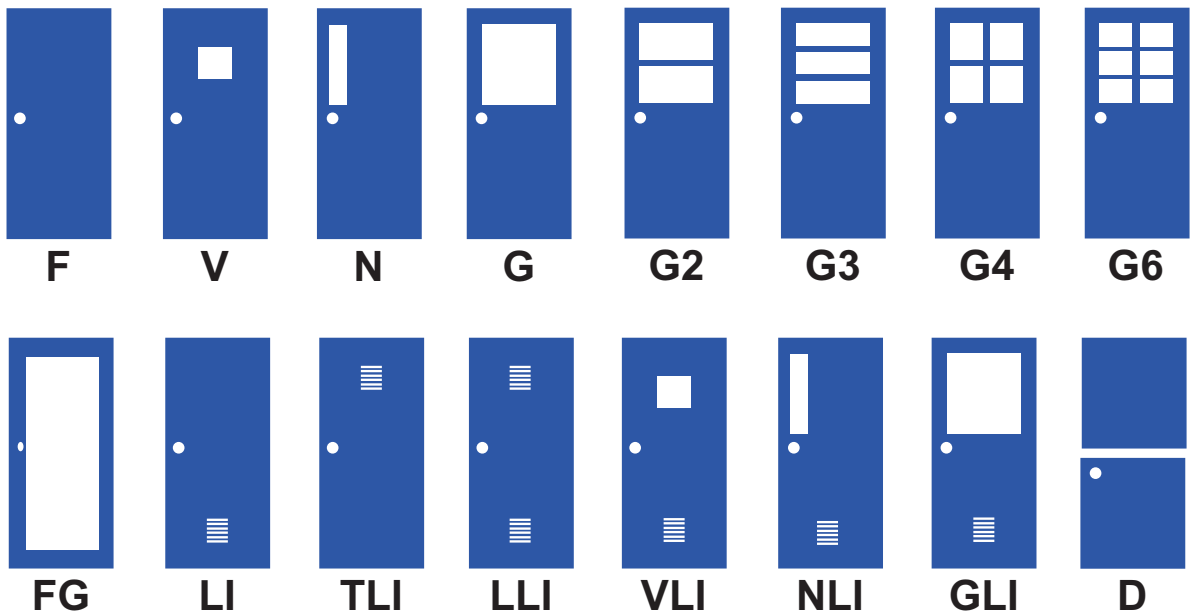

BASIC DOOR DESIGNS

TECHNICAL DATA SHEET No. 502

NOTE: We reserve the right, without notice, to make changes in specifications, construction, design, and details at any time in such manner as we may consider necessary or advisable. Corrections to reflect any such changes shall be included in subsequent printings of this publication.